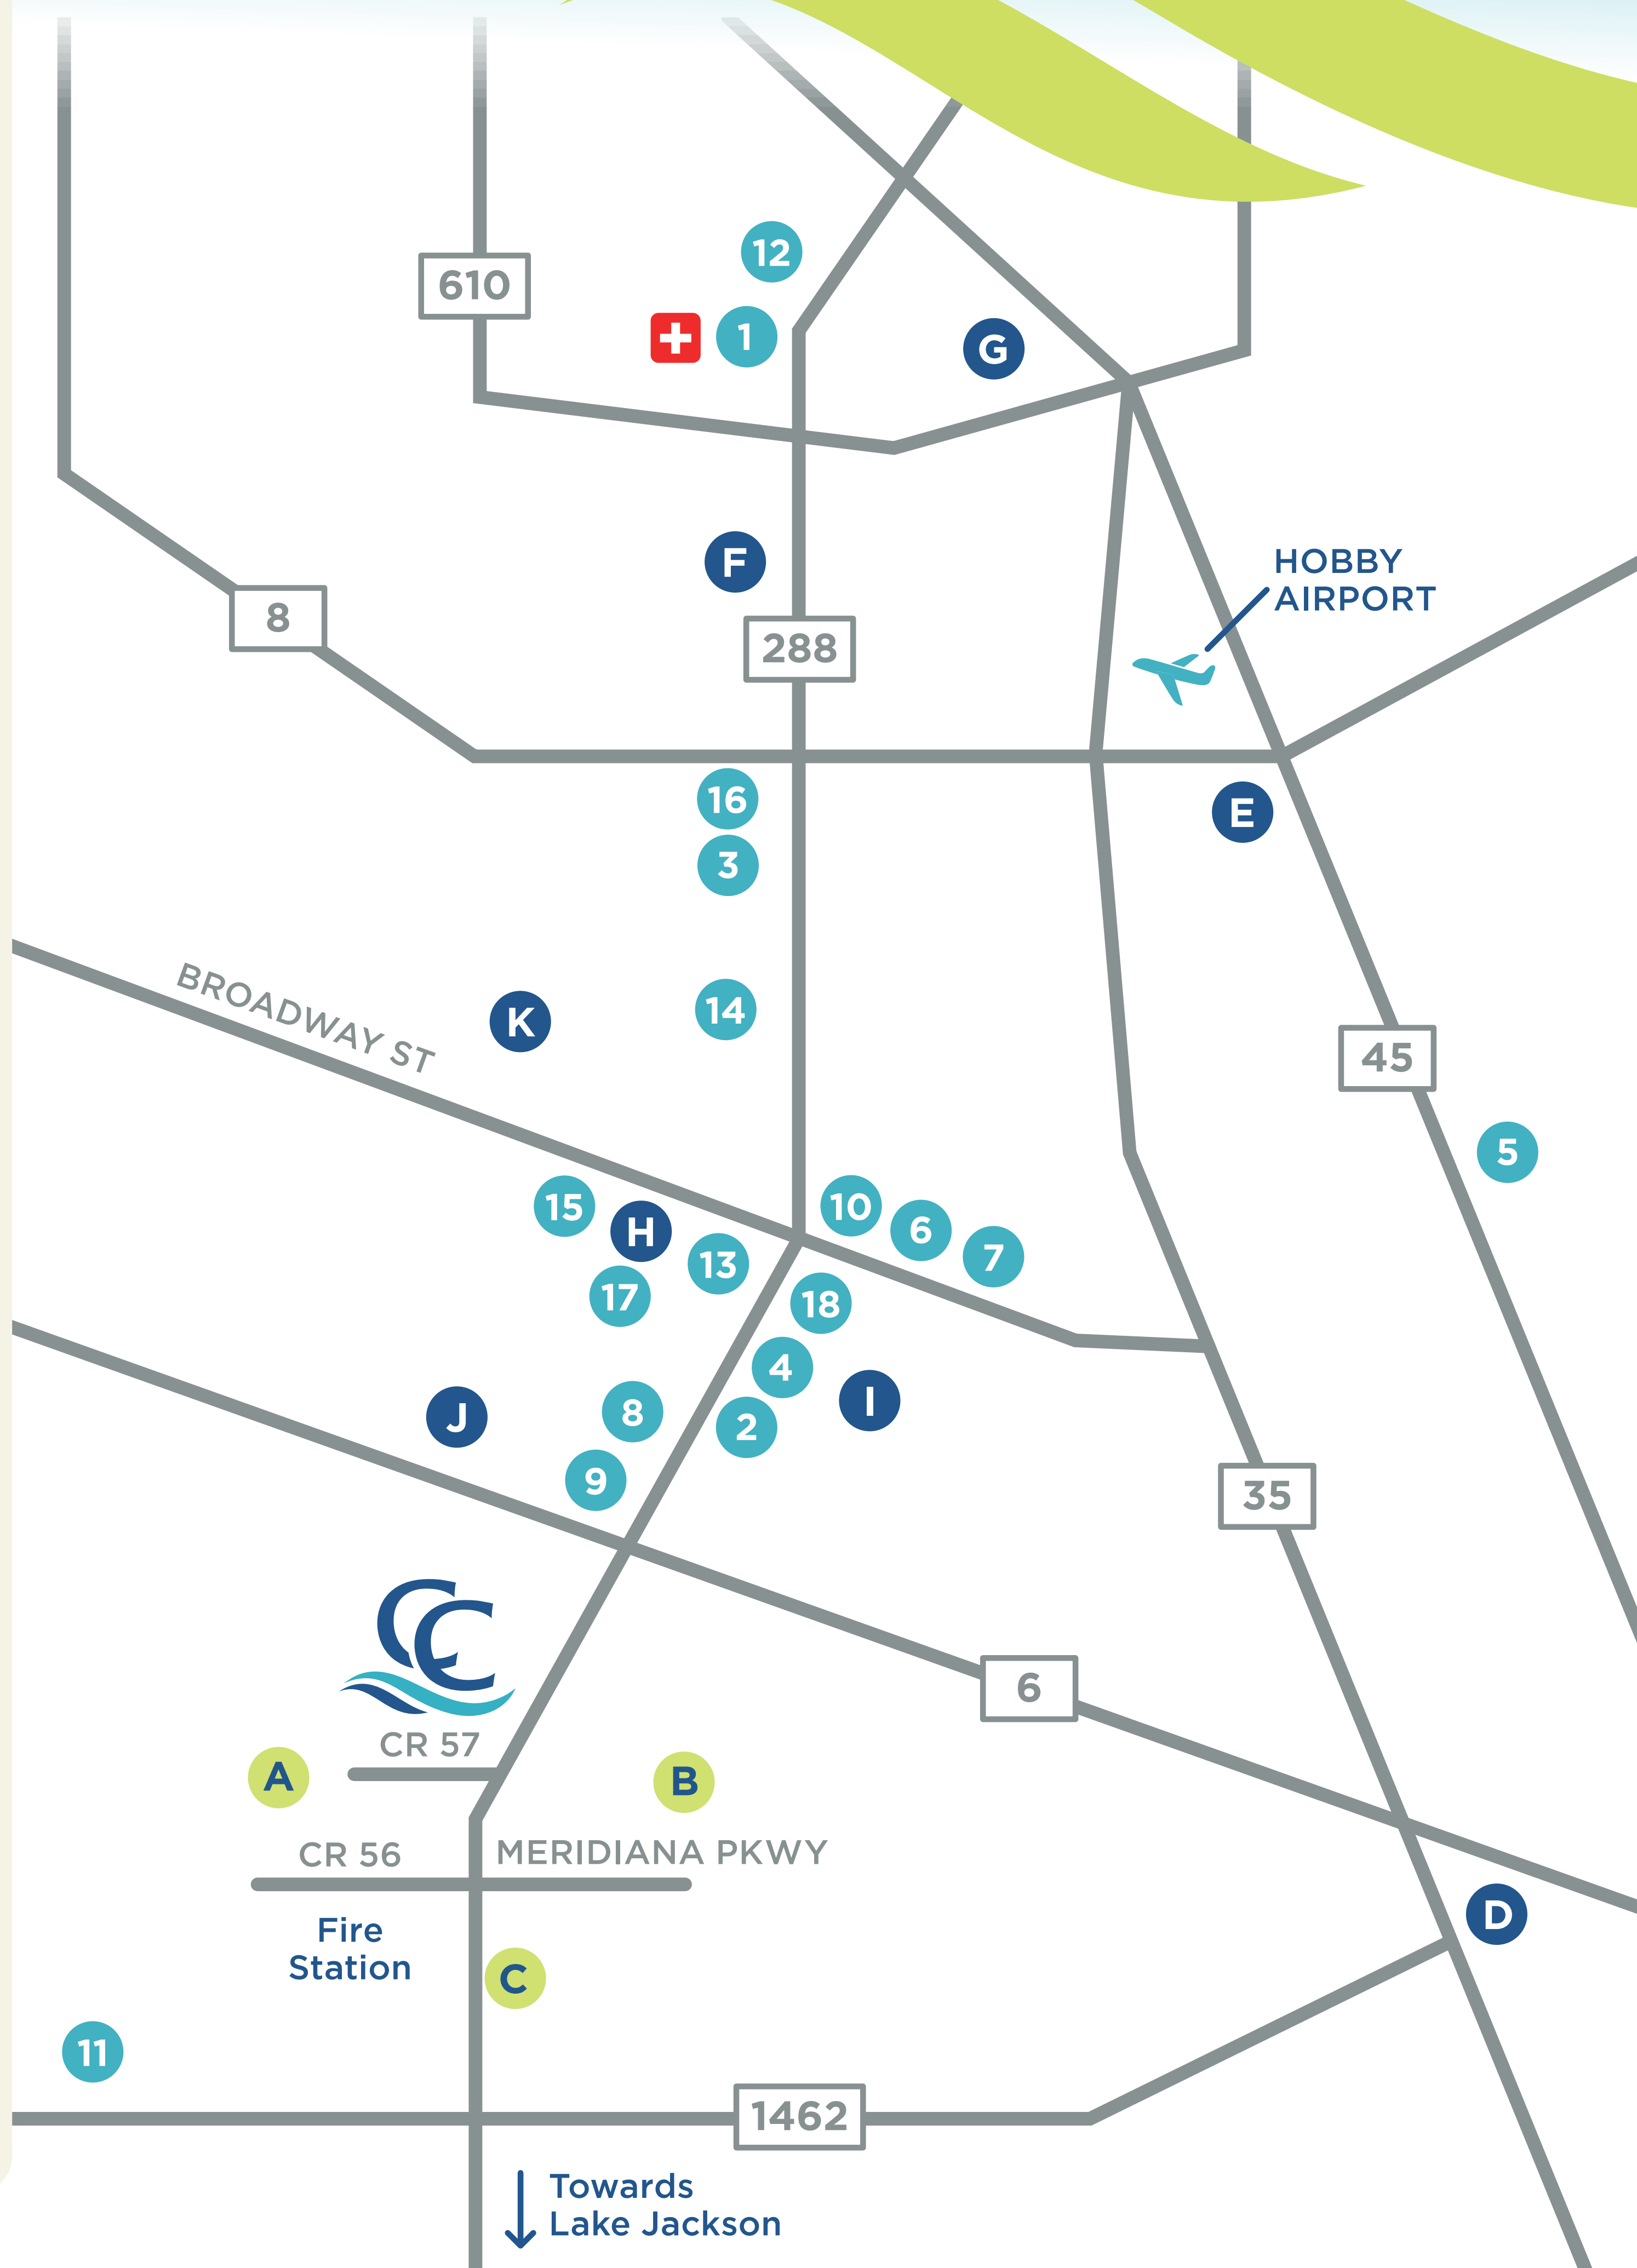

CANTERRA CREEK

— it's all about — LOCATION

ALVIN ISD SCHOOLS

- A** Bel Nafegar Sanchez Elementary
- B** Jackie Doucet Caffey Junior High School (6-8)
- C** Iowa Colony High (9-12)

COLLEGES & UNIVERSITIES

- D** Alvin Community College
- E** Houston Community College
- F** San Jacinto College South
- G** University of Houston

DAYCARE

- H** Kiddie Academy
- I** Primrose School
- J** Step by Step Learning Academy
- K** Silverline Montessori School

HOSPITALS & MEDICAL

- + 1** Texas Medical Center
 - Memorial Hermann
 - MD Anderson
 - Texas Children's Hospital
 - The Woman's Hospital of Texas
 - St. Luke's Health
 - Houston Methodist Hospital
- 2** Apt Urgent Care
- 3** Pearland Medical Plaza

ENTERTAINMENT

- 4** Cinemark
- 5** Top Golf

FITNESS

- 6** 24 Hour Fitness
- 7** Orangetheory Fitness

GROCERY STORES

- 8** Costco
- 9** HEB

HOME IMPROVEMENT

- 10** The Home Depot

PARKS

- 11** Brazos Bend State Park
- 12** Houston Zoo

RESTAURANTS, FOOD & DRINK

- 13** BJ's Restaurant & Brewhouse
- 14** Cracker Barrel
- 15** Gringo's Mexican Kitchen

SHOPPING & MORE

- 16** Bass Pro
- 17** Pearland Town Center
- 18** Target